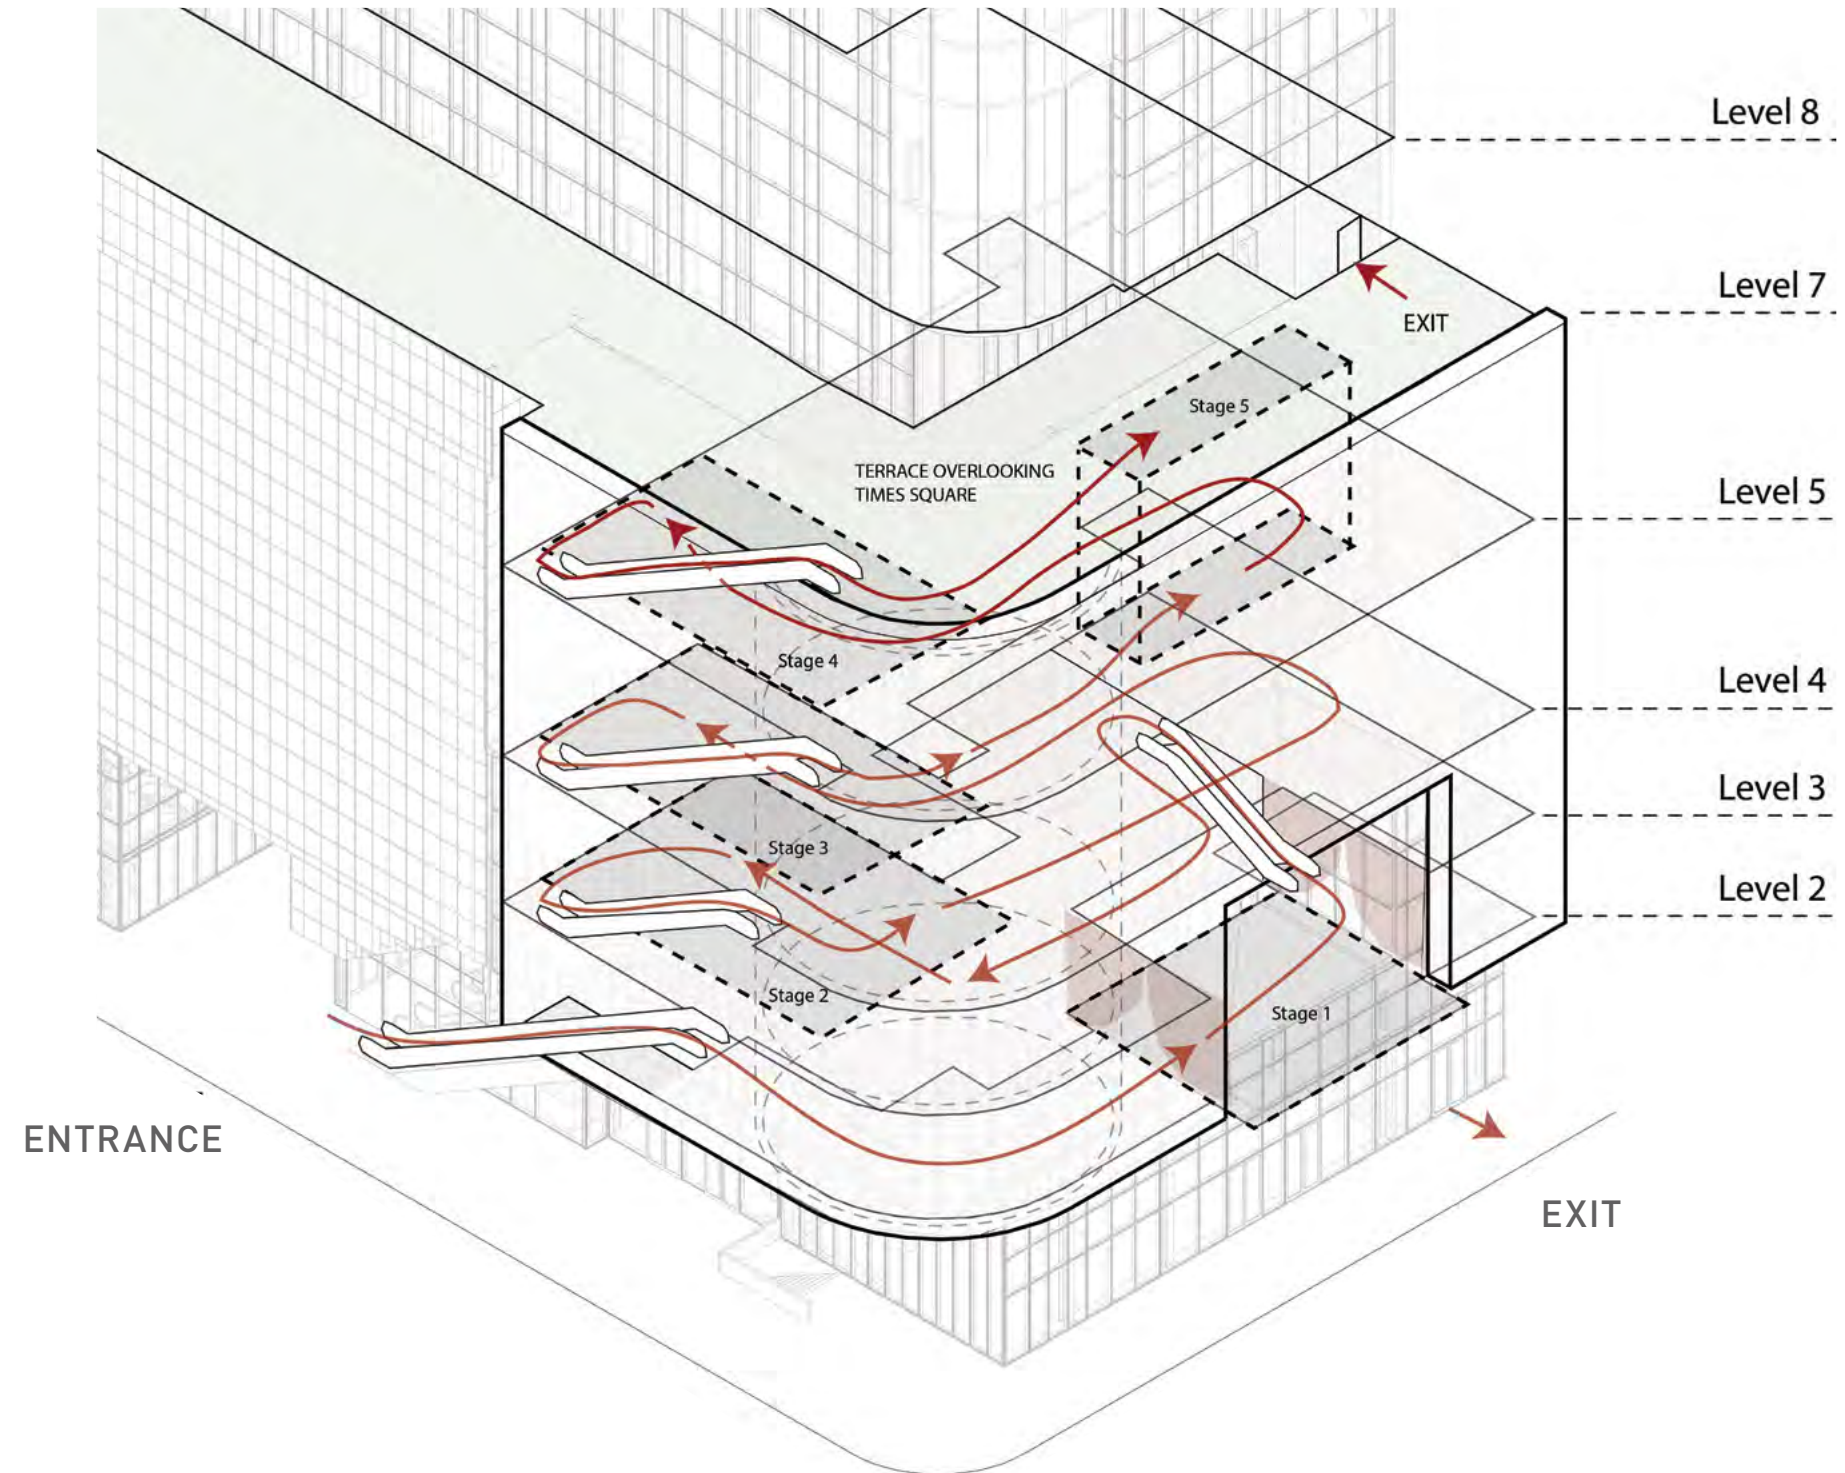

**1568  
TSQ**

A FIVE-LEVEL JOURNEY TO  
EXPERIENCE THE MAKING OF LIVE  
MUSIC & PERFORMANCES...

TO MILLIONS OF VISITORS  
ANNUALLY...

**45,000'**

OF LIVE ENTERTAINMENT

# APPLE-LIVE JOURNEY GATEWAY TO THE EXPERIENCE

1568  
TSQ

THE JOURNEY BEGINS AT  
STREET LEVEL VIA A HIGH SPEED  
ESCALATOR

ENTRY IS SYNERGISTIC WITH BOTH  
THE TKTS BOOTH AND THE PALACE  
THEATRE

---

**\$1.4B**